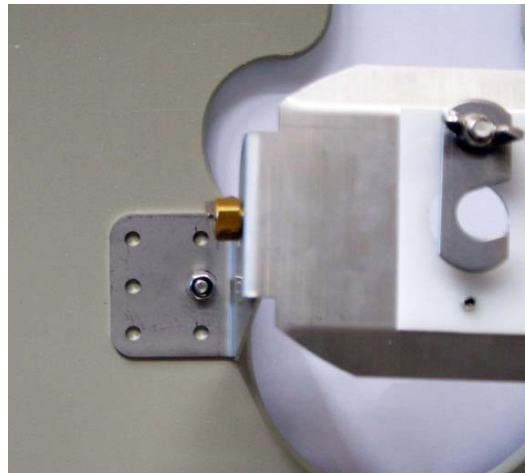

Retrofitting

Service info Tilting teat with draining bowl

Re: Vario+ and Compact+

Date 10. September 2014

Retrofitting

Service info Tilting teat with draining bowl

Re: Vario+ and Compact+

Date 10. September 2014