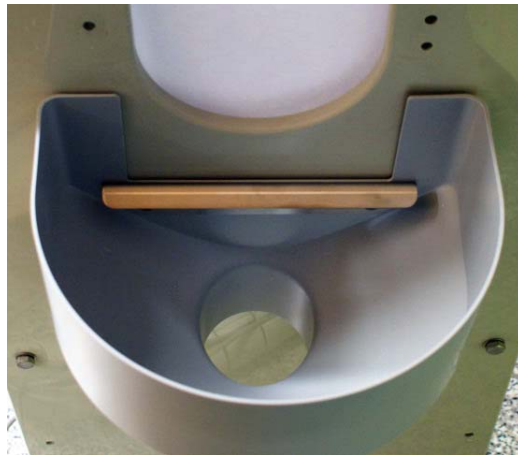

Retrofitting

Service info Tilting teat with draining bowl

Re: Vario+ and Compact+

Date 10. September 2014

Retrofitting

Service info Tilting teat with draining bowl

Re: Vario+ and Compact+

Date 10. September 2014

Retrofitting

Service info

Tilting teat with draining bowl

Re:

Vario+ and Compact+

Date

10. September 2014

Retrofitting