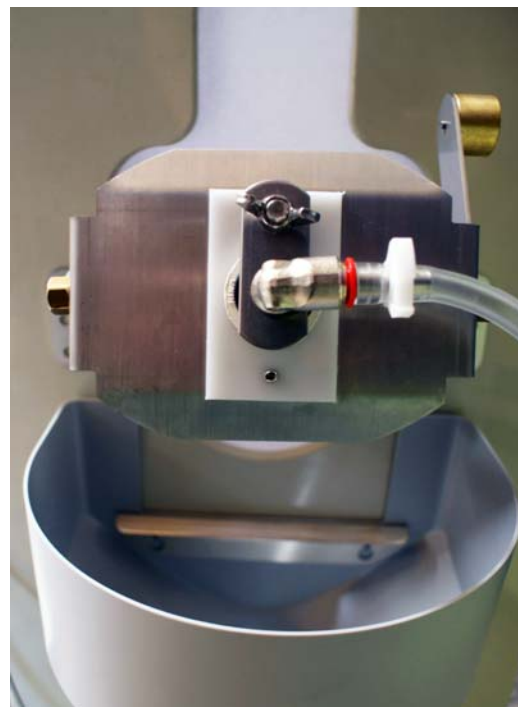

Retrofitting

Service info Tilting teat with draining bowl

Re: Vario+ and Compact+

Date 10. September 2014

Retrofitting

Service info Tilting teat with draining bowl

Re: Vario+ and Compact+

Date 10. September 2014

Retrofitting

Service info

Tilting teat with draining bowl

Re:

Vario+ and Compact+

Date

10. September 2014

Retrofitting